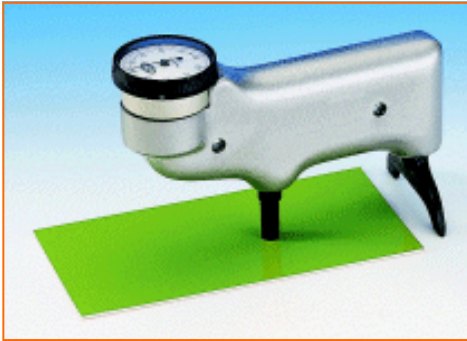

# Elcometer 3101 Barcol Hardness Tester

Elcometer 3101 Barcol Hardness Tester

## Elcometer 3101 Barcol Hardness Tester

This is a very handy instrument used to check the hardness of many materials including plastics, polyesters, leather, and soft metals.

When pressure is applied to the device, a point penetrates the material and the degree of hardness is displayed on a dial, which is graduated from 0 to 100.