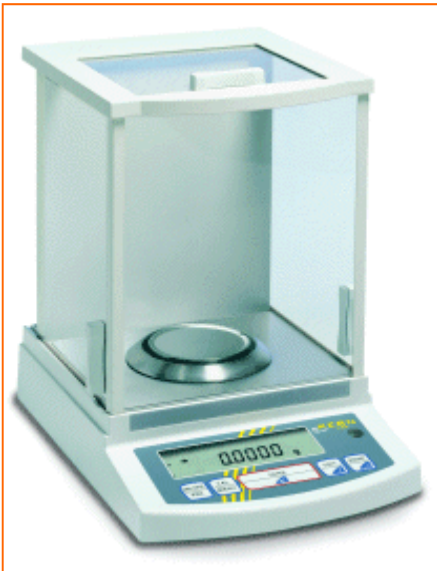

Elcometer 8721 Analytical Balance

Elcometer 8721 Analytical Balance

Elcometer 8721 Analytical Balance

The Elcometer 8721 Analytical Balance is a very stable and robust balance due to its metal casing.

Supplied with a glass draft enclosure for higher accuracy of measurements, the Elcometer 8721 allows the user to take repeatable measurements.

Each Balance is supplied with a test weight to allow the user to quickly adjust the calibration of the balance.

Balances

Elcometer offers a range of laboratory scales for accurate measurements during the development of a coating. The Elcometer range of balances provides the user with a choice of standard, analytical or precision balances, with or without an enclosed cabinet.

At a glance

- Supplied with a test weight for easy adjustment of the calibration
- Metal casting making it very stable
- Glass draft enclosure for higher accuracy of measurements

Model	Description	Reproducibility	Linearity	Range	Part Number		
					UK 240V	EUR 220V	US 110V
Elcometer 8721/1	Elcometer Analytical Balance	0.001g	± 0.002g	0 - 220g (0-7.76 oz)	K0UK8721M001	K0008721M001	K0US8721M001
Accessories	PC Interface Cable				KT008721P002		

Related products

Elcometer 8720

This low cost balance is very easy to use and is supplied with a protective cover. The scale comes complete with 20 user programmable metric and imperial weighing options. Scale Range: 0 - 1210g (42.7oz) or 0 - 10100g (356.3oz) depending on model chosen.